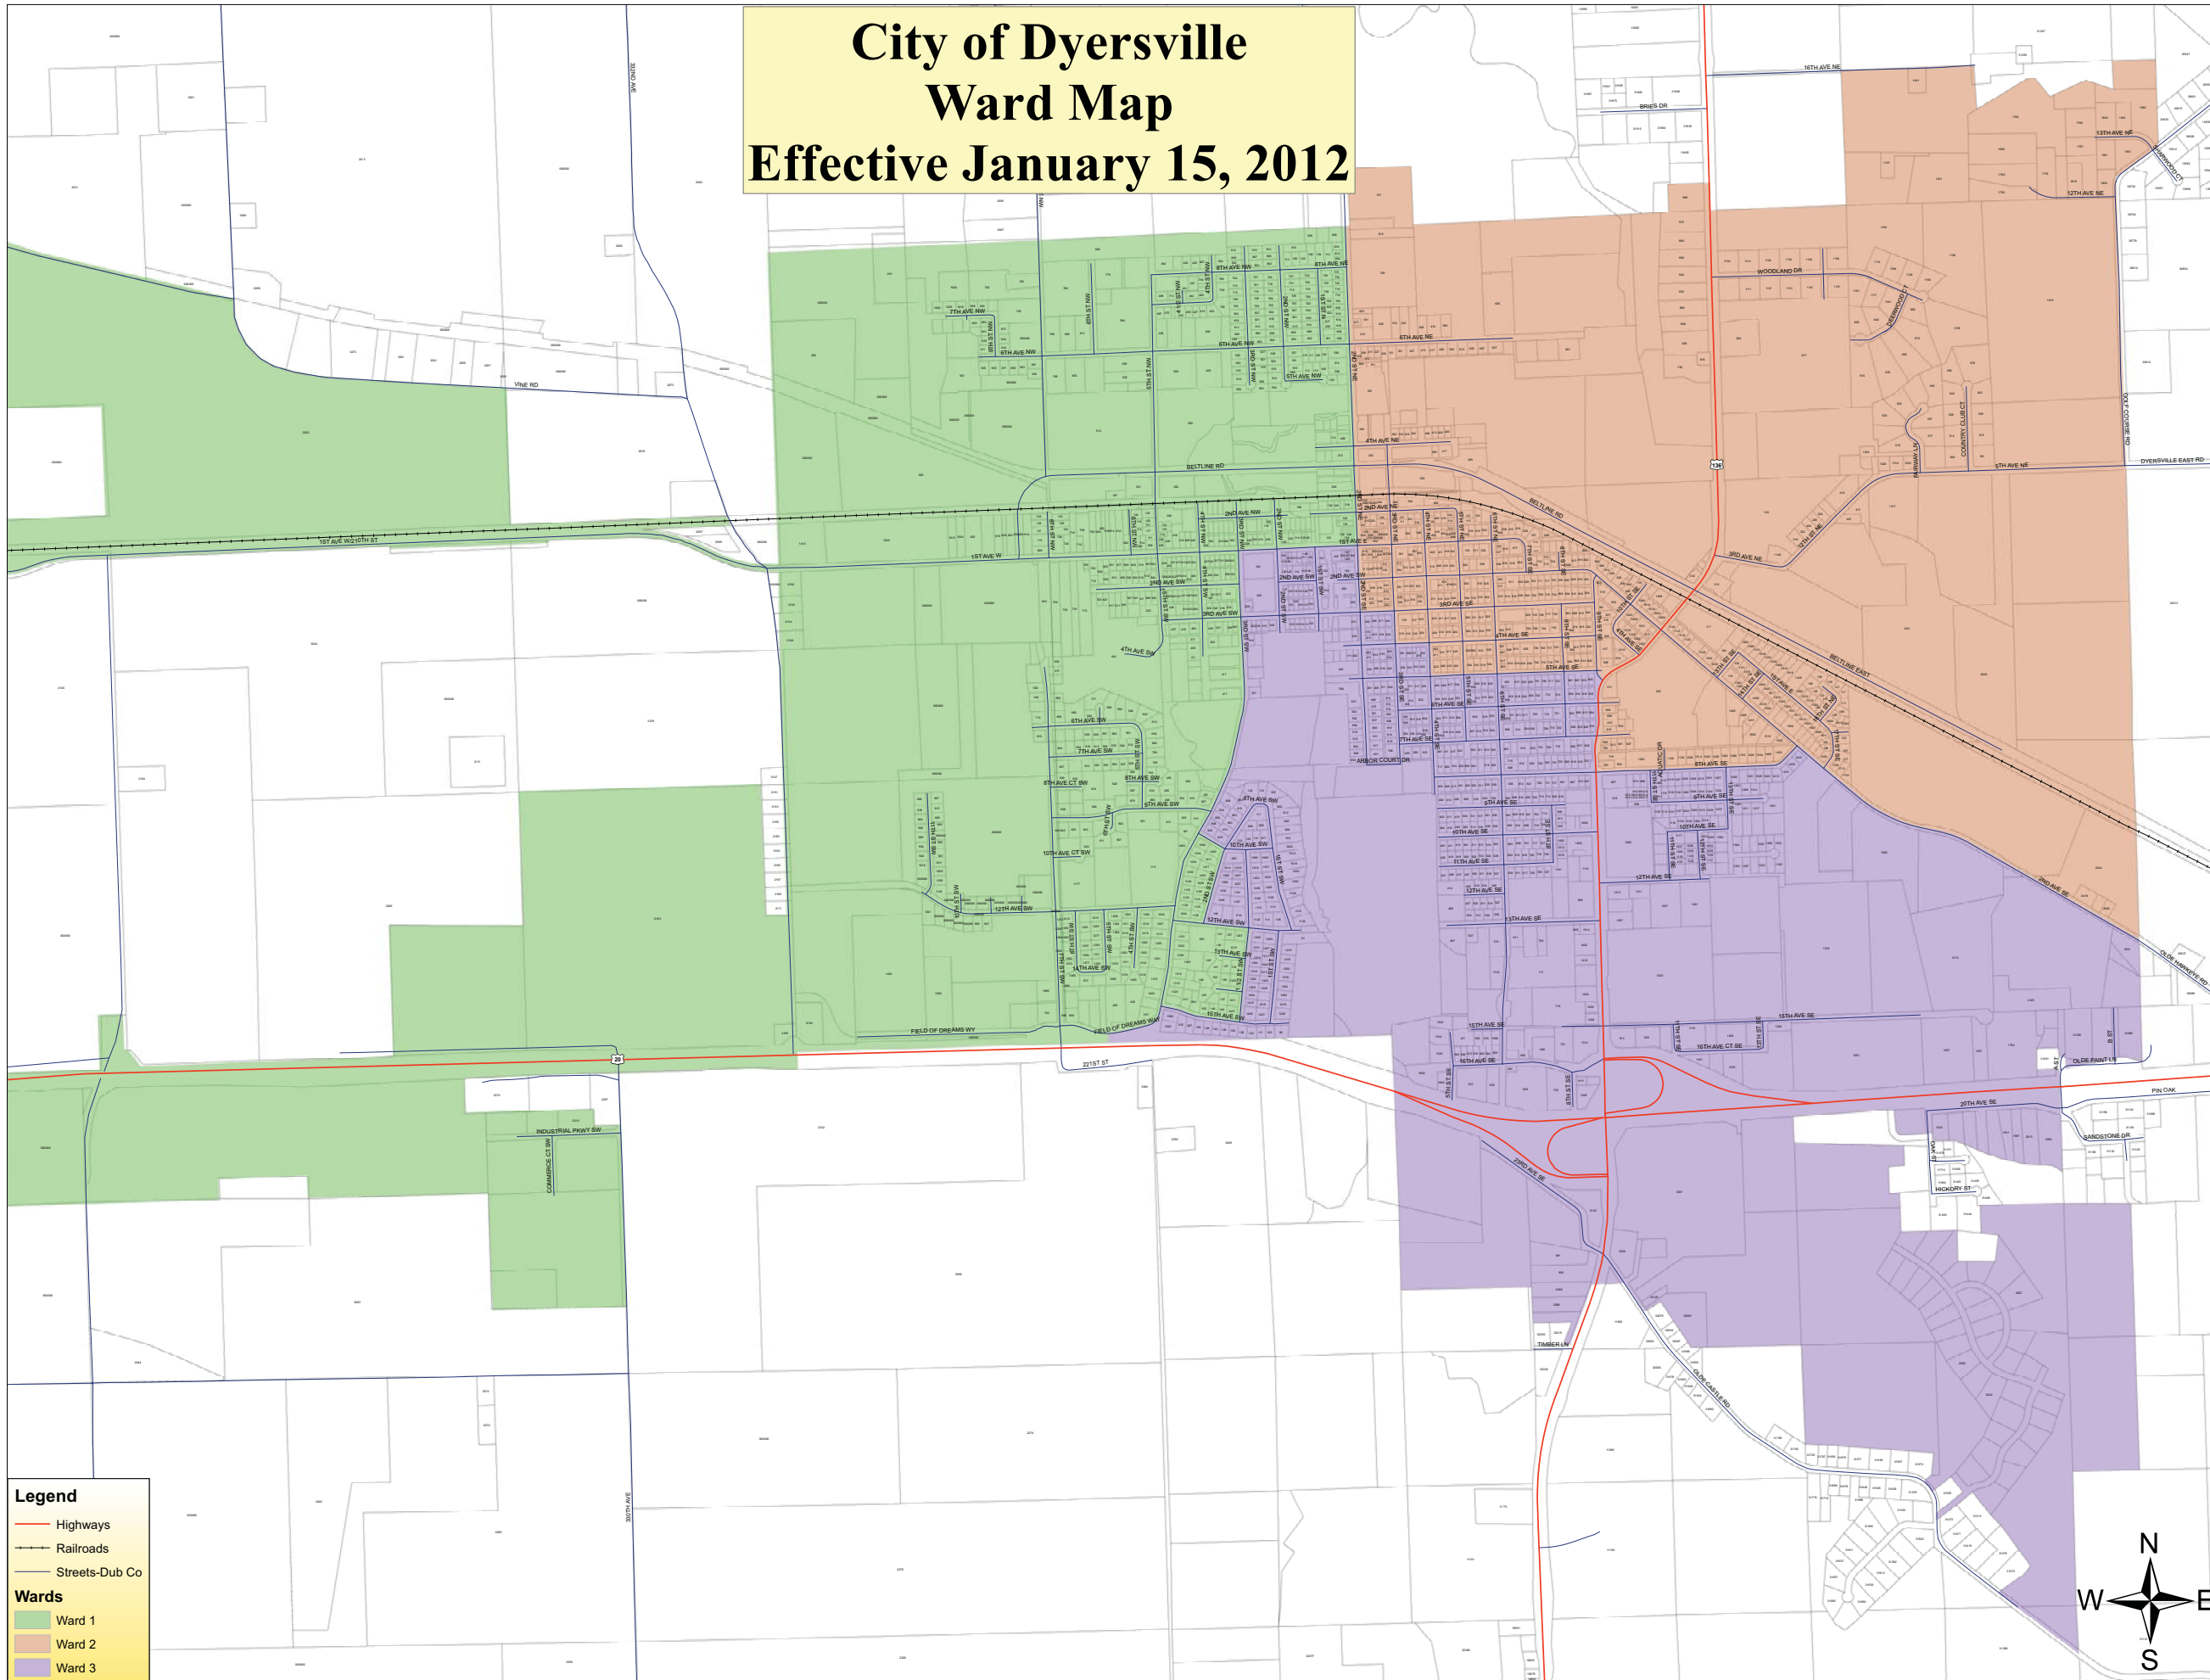

City of Dyersville Ward Map Effective January 15, 2012

Legend

- Highways
- Railroads
- Streets-Dub Co

Wards

- Ward 1
- Ward 2
- Ward 3