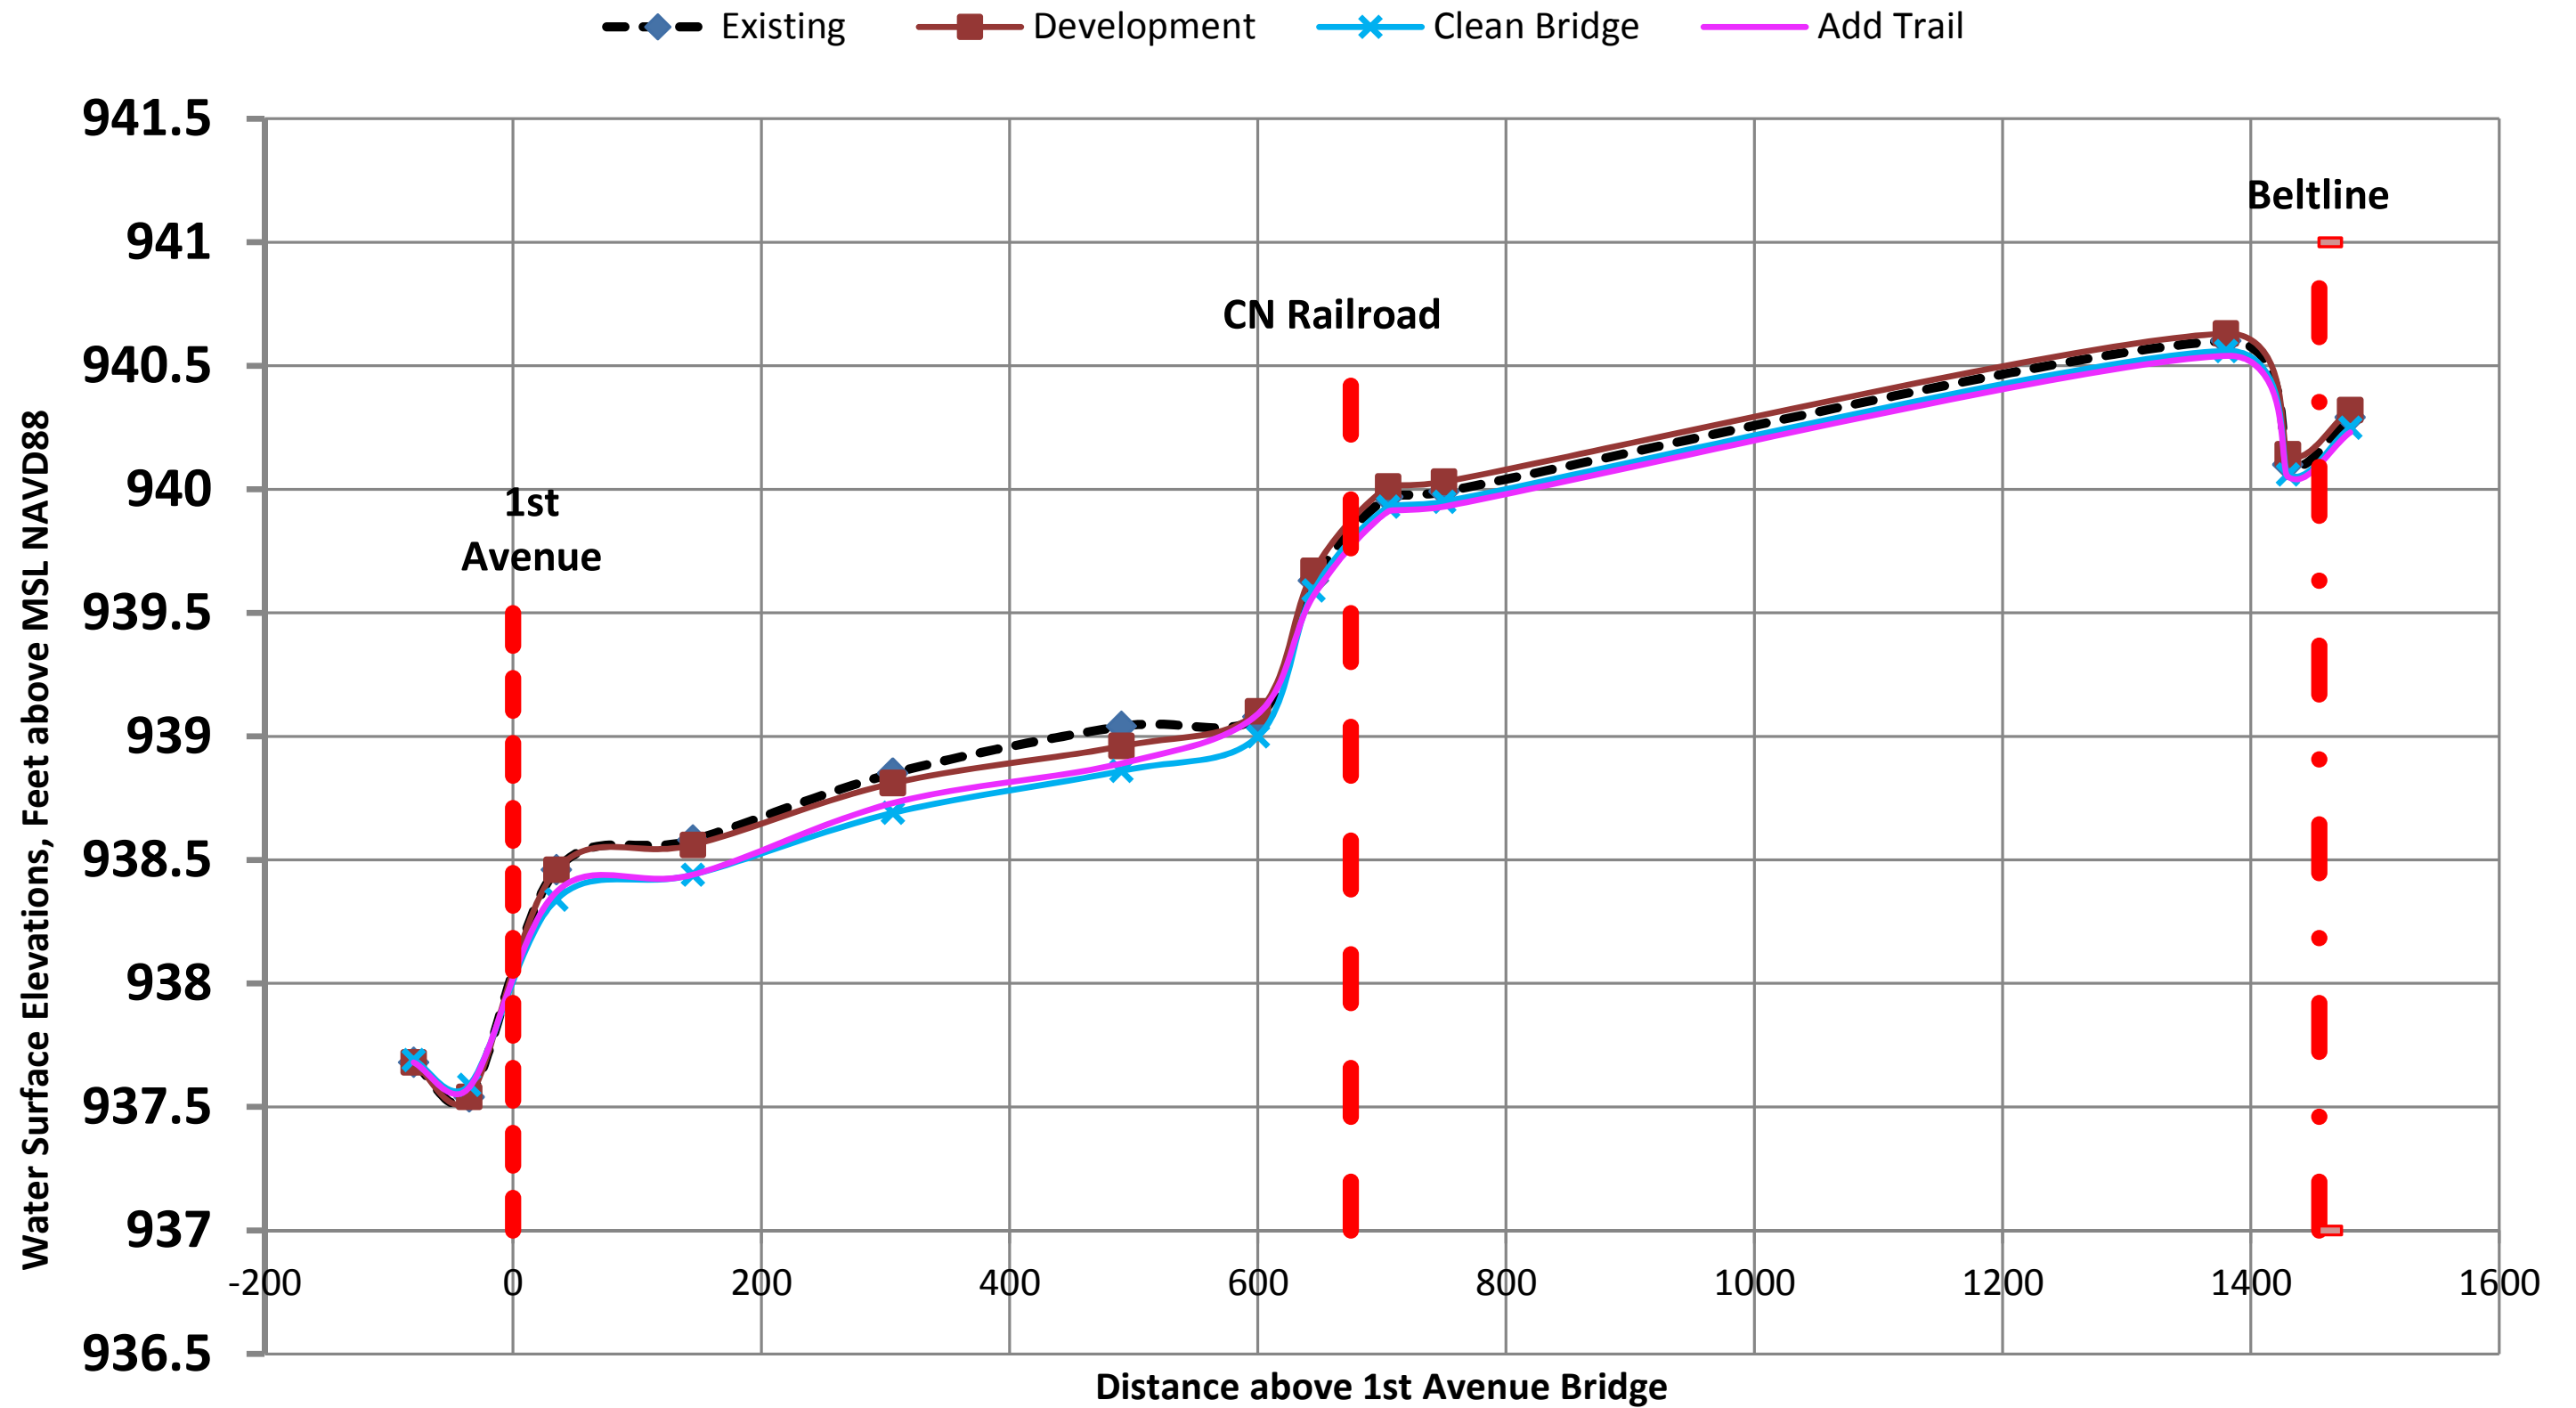

Base Flood Water Surface Elevations on North Fork, Feet

Base Flood Water Surface Elevations on North Fork, Feet